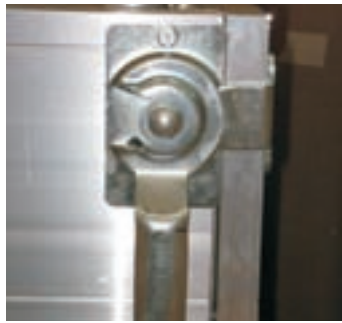

## HEAVY DUTY ALUMINIUM 6' - 9' (1830mm - 2740mm)

- All aluminium heavy duty 265mm high sides

Heavy duty double profile sides

Continuous heavy duty rope rail system

- Zinc plated heavy duty hinges and corner fasteners

- We use our unique universal mounting system, which has been engineered approved and tested

- Heavy duty 4 tonne Evenly Distributed Load rated floor

- Standard 65mm contoured headboard with mesh

- Heavy duty 32mm continuous rope rail system so tie down is easy at any point